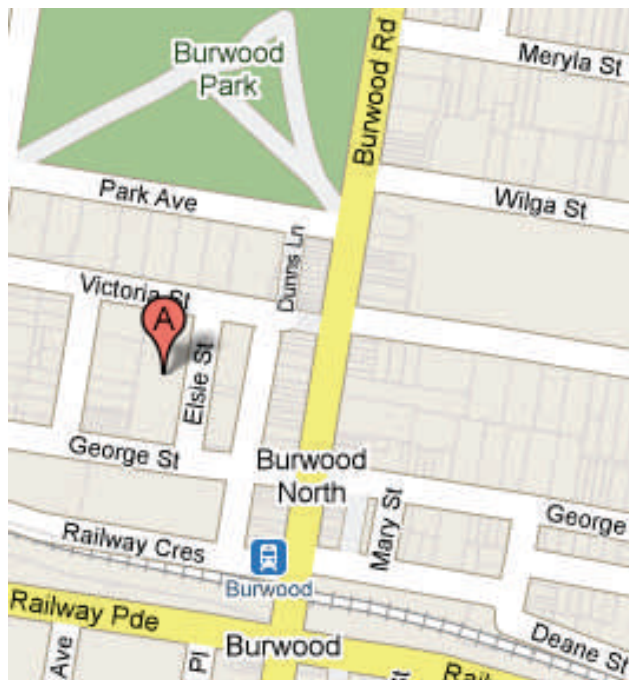

We are Moving! 13th July 09

New office location and postal address:

Office 5-6 Ground Floor
1-7 Elsie Street
BURWOOD NSW 2134

PO Box 1030
Westfield Burwood NSW 2134

Other details remain the same:

Phone: (02) 9715 7955

Free call: 1800 629 794

Fax: (02) 9715 7966

Web: www.hac.nsw.gov.au

Email: hac@housing.nsw.gov.au

Google Maps

Directions

- From Burwood train station: turn right and walk down Burwood Rd. Turn left into George Street, and turn right into Elsie Street.
- From Westfield exit to Burwood Rd and cross at lights. Turn left and walk up Burwood Rd. Turn right through the walkway next to Sidnee's Café to Elsie St.
- Parking: Limited metered parking available. Free 2 hour parking in Westfield. Call about disabled parking.